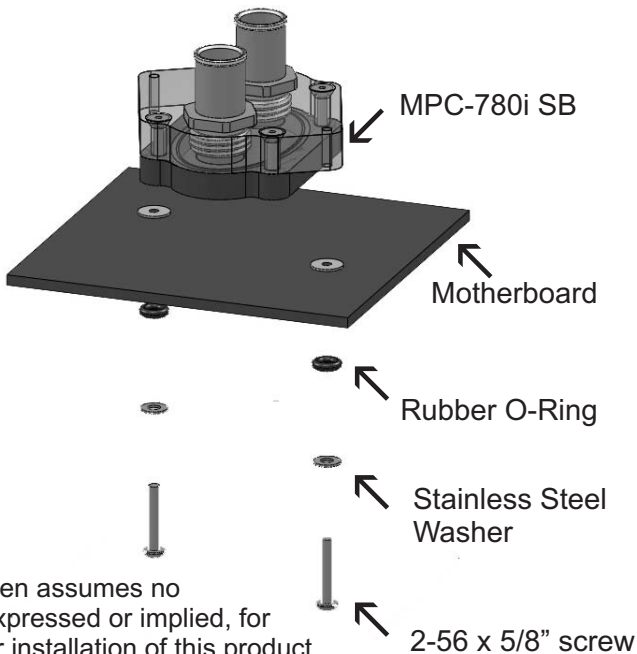

DANGER DEN™

overclocking | watercooling | case mods

MPC-780i SB Installation Diagram

Danger Den assumes no liability, expressed or implied, for the use or installation of this product. These instructions are subject to change without notice.