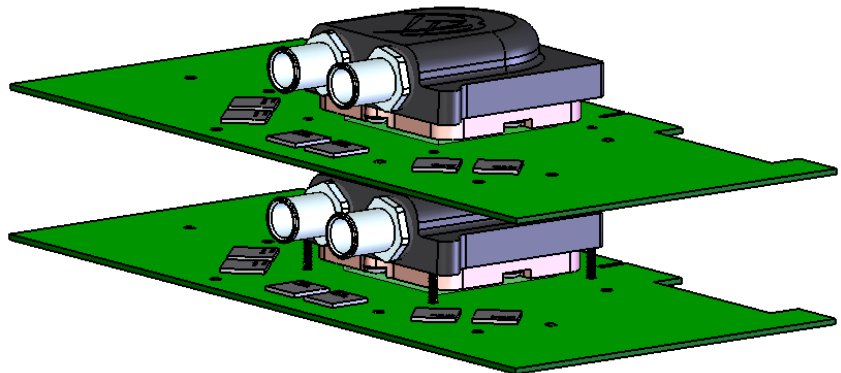

# Danger Den Maze4 Low Profile GPU SLI & CrossFire Waterblock Installation

Danger Den LLC assumes no liability whatsoever, expressed or implied, for the use or installation of this product. These installation instructions are subject to change without notice.

## Notes:

1. Compatible with 6800-7900 GTX and GT cards, aslo with x1800-x1900 cards.

\*Low Profile Maze4 GPU may require ramsink modifications