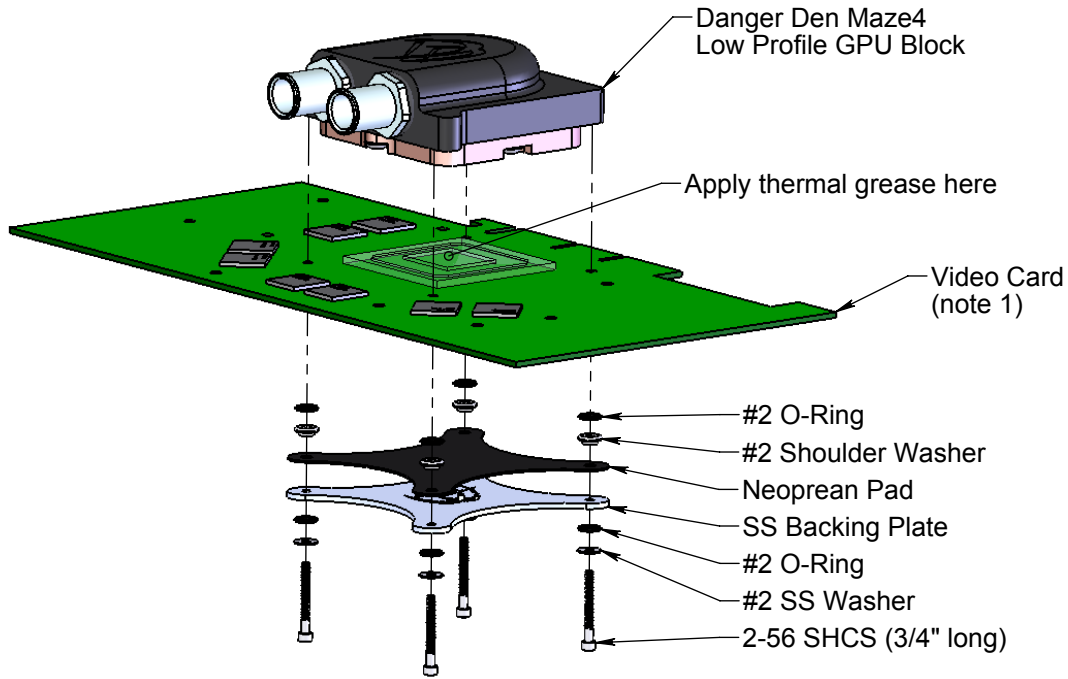

# Danger Den Maze4 Low Profile GPU SLI & CrossFire Waterblock Installation

Danger Den LLC assumes no liability whatsoever, expressed or implied, for the use or installation of this product. These installation instructions are subject to change without notice.

## Notes:

1. Compatible with 6800-7900 GTX and GT cards, aslo with x1800-x1900 cards.

\*Low Profile Maze4 GPU may require ramsink modifications